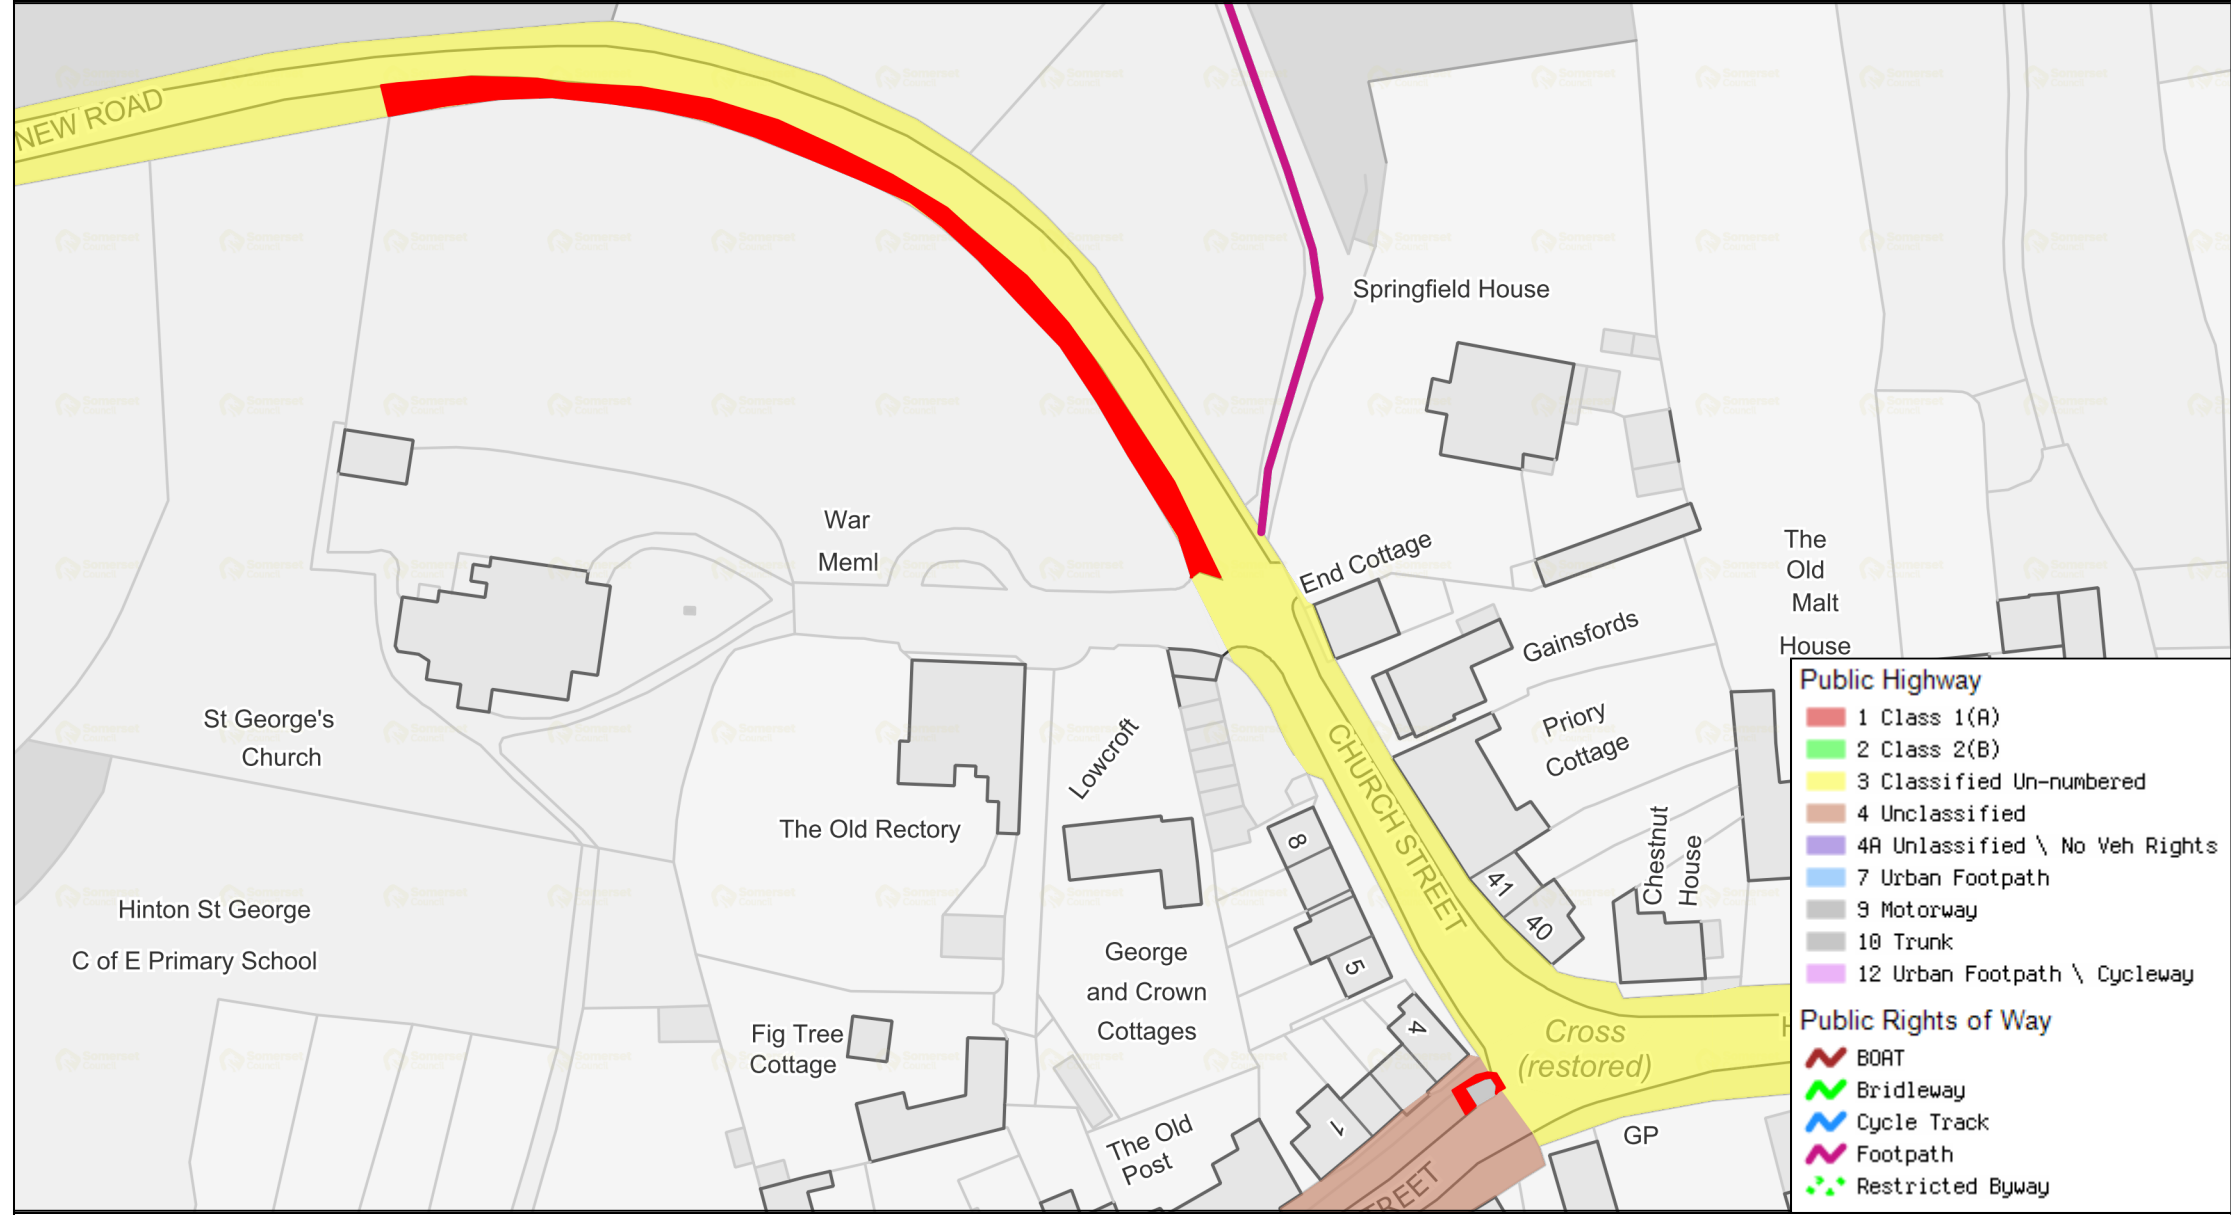

Hinton St George Gardening Licence: Area 1

Public Highway	
█	1 Class 1(A)
█	2 Class 2(B)
█	3 Classified Un-numbered
█	4 Unclassified
█	4A Unclassified \ No Veh Rights
█	7 Urban Footpath
█	9 Motorway
█	10 Trunk
█	12 Urban Footpath \ Cycleway
Public Rights of Way	
	BOAT
	Bridleway
	Cycle Track
	Footpath
	Restricted Byway